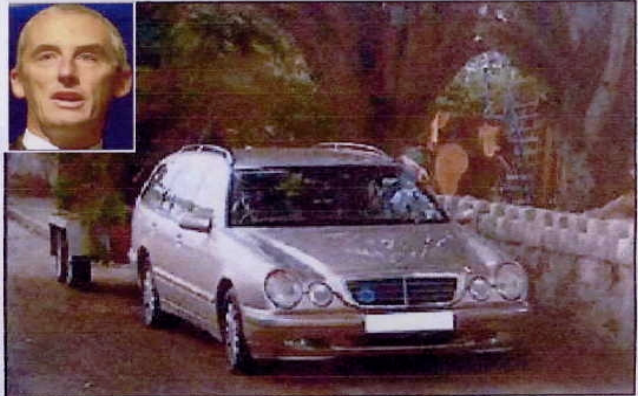

## People for Proper Policing in North Wales

Antisocial policing is Rife and takes many forms.

Below are a few examples that highlight the attitude

'there's one rule for you lot and we do what we like!'

Richard Brunstrom infuriates his neighbours — by parking his estate car and trailer on a pavement for nearly **TWO HOURS**.

The top cop, left the Mercedes outside his home as he pruned trees in his garden.

Cop this ... police chief's car on pavement

The arrogant attitude starts at the 'TOP' exemplified by Richard Brunstrom above and leaving his boat on double lines at Police HQ.